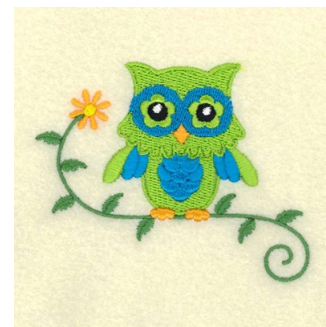

**Name:** Swirly Spring Owl Machine Embroidery Design

**SKU:** SB01-CD032615FC

**Brand:** Starbird Inc

**Unique Colors:** 13 (10 color Stops)

## Unique Colors

	<b>Color Name (Color Code)</b>	<b>Manufacturer - Type</b>
	Super White (1001) [No Color Selected]	madeira - rayon
	Dusty Lilac (1263) [No Color Selected]	madeira - rayon
	Crocus (286)	Exquisite - Polyester 1000m