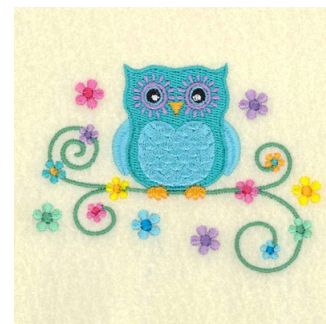

**Name:** Owl and Flowers

**SKU:** SB01-CD032615FB

**Brand:** Starbird Inc

**Unique Colors:** 13 (21 color Stops)

## Unique Colors

	<b>Color Name (Color Code)</b>	<b>Manufacturer - Type</b>
	Super White (1001) [No Color Selected]	madeira - rayon
	Dusty Lilac (1263) [No Color Selected]	madeira - rayon
	Crocus (286)	Exquisite - Polyester 1000m