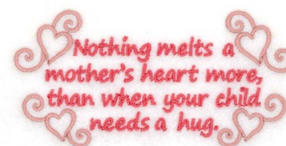

Name: Mothers Hug Machine Embroidery Design

SKU: SB01-CD032414FK

Brand: Starbird Inc

Unique Colors: 13 (2 color Stops)

Unique Colors

	Color Name (Color Code)	Manufacturer - Type
	Super White (1001) [No Color Selected]	madeira - rayon
	Dusty Lilac (1263) [No Color Selected]	madeira - rayon
	Crocus (286)	Exquisite - Polyester 1000m