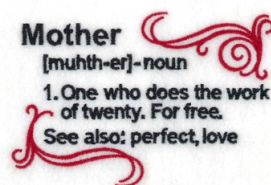

Name: Mother Definition Machine Embroidery Design

SKU: SB01-CD032414FJ

Brand: Starbird Inc

Unique Colors: 13 (2 color Stops)

Unique Colors

	Color Name (Color Code)	Manufacturer - Type
	Super White (1001) [No Color Selected]	madeira - rayon
	Dusty Lilac (1263) [No Color Selected]	madeira - rayon
	Crocus (286)	Exquisite - Polyester 1000m