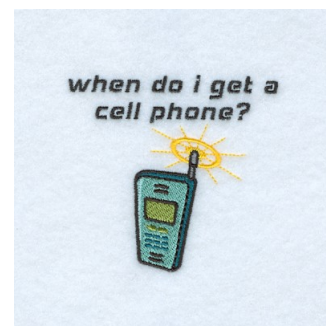

Name: My Cell Phone Machine Embroidery Design

SKU: SB01-CD032410KL

Brand: Starbird Inc

Unique Colors: 13 (7 color Stops)

Unique Colors

	Color Name (Color Code)	Manufacturer - Type
	Super White (1001) [No Color Selected]	madeira - rayon
	Dusty Lilac (1263) [No Color Selected]	madeira - rayon
	Crocus (286)	Exquisite - Polyester 1000m