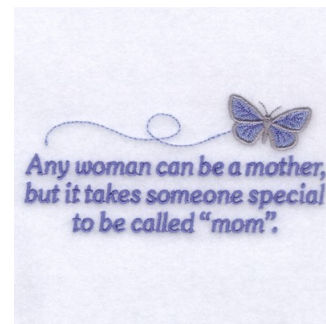

Name: Special Name - Mom Saying Machine
Embroidery Design

SKU: SB01-CD032309TH

Brand: Starbird Inc

Unique Colors: 13 (4 color Stops)

Unique Colors

	Color Name (Color Code)	Manufacturer - Type
	Super White (1001) [No Color Selected]	madeira - rayon
	Dusty Lilac (1263) [No Color Selected]	madeira - rayon
	Crocus (286)	Exquisite - Polyester 1000m