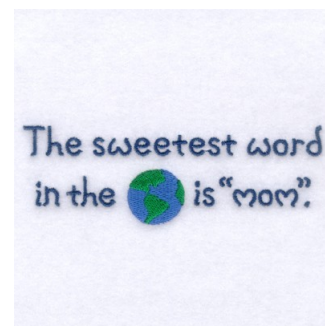

Name: Sweetest Word - Mom Saying Machine
Embroidery Design

SKU: SB01-CD032309TF

Brand: Starbird Inc

Unique Colors: 13 (3 color Stops)

Unique Colors

	Color Name (Color Code)	Manufacturer - Type
	Super White (1001) [No Color Selected]	madeira - rayon
	Dusty Lilac (1263) [No Color Selected]	madeira - rayon
	Crocus (286)	Exquisite - Polyester 1000m