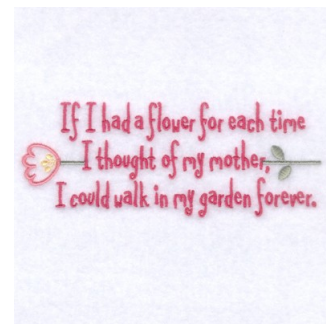

Name: Garden Forever Saying Machine
Embroidery Design

SKU: SB01-CD032309TB

Brand: Starbird Inc

Unique Colors: 13 (4 color Stops)

Unique Colors

	Color Name (Color Code)	Manufacturer - Type
	Super White (1001) [No Color Selected]	madeira - rayon
	Dusty Lilac (1263) [No Color Selected]	madeira - rayon
	Crocus (286)	Exquisite - Polyester 1000m