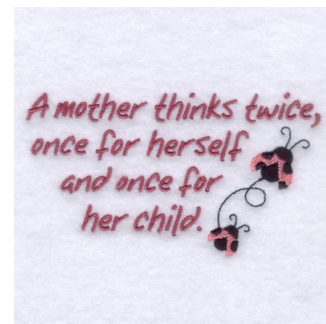

Name: Mother Thinks Twice Saying Machine Embroidery Design

SKU: SB01-CD032309TA

Brand: Starbird Inc

Unique Colors: 13 (4 color Stops)

Unique Colors

	Color Name (Color Code)	Manufacturer - Type
	Super White (1001) [No Color Selected]	madeira - rayon
	Dusty Lilac (1263) [No Color Selected]	madeira - rayon
	Crocus (286)	Exquisite - Polyester 1000m