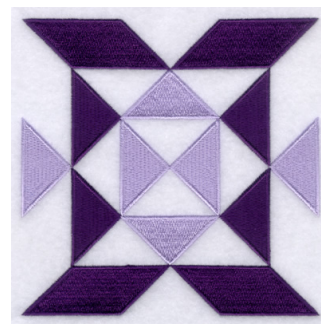

Name: Triangular Quilt Pattern Machine
Embroidery Design

SKU: SB01-CD032306KI

Brand: Starbird Inc

Unique Colors: 13 (2 color Stops)

Unique Colors

	Color Name (Color Code)	Manufacturer - Type
	Super White (1001) [No Color Selected]	madeira - rayon
	Dusty Lilac (1263) [No Color Selected]	madeira - rayon
	Crocus (286)	Exquisite - Polyester 1000m

Complete Color Sequence

#		Color Name (Color Code)	Manufacturer - Type
1		Super White (1001) [No Color Selected]	madeira - rayon
2		Super White (1001) [No Color Selected]	madeira - rayon
3		Crocus (286)	Exquisite - Polyester 1000m