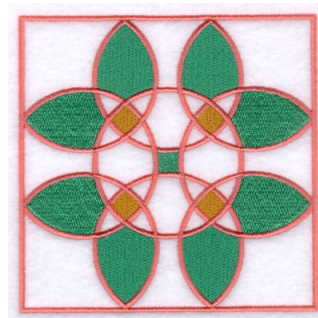

Name: Celtic Circles Quilt Pattern Machine
Embroidery Design

SKU: SB01-CD032306KG

Brand: Starbird Inc

Unique Colors: 13 (8 color Stops)

Unique Colors

	Color Name (Color Code)	Manufacturer - Type
	Super White (1001) [No Color Selected]	madeira - rayon
	Dusty Lilac (1263) [No Color Selected]	madeira - rayon
	Crocus (286)	Exquisite - Polyester 1000m

Complete Color Sequence

#		Color Name (Color Code)	Manufacturer - Type
1		Super White (1001) [No Color Selected]	madeira - rayon
2		Super White (1001) [No Color Selected]	madeira - rayon
3		Crocus (286)	Exquisite - Polyester 1000m