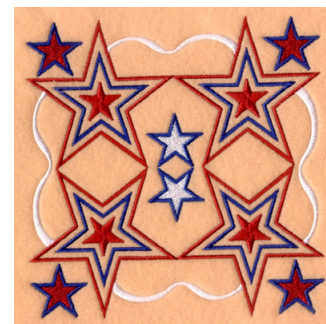

Name: Stars & Stripes Quilt Pattern Machine
Embroidery Design

SKU: SB01-CD032306KF

Brand: Starbird Inc

Unique Colors: 13 (7 color Stops)

Unique Colors

	Color Name (Color Code)	Manufacturer - Type
	Super White (1001) [No Color Selected]	madeira - rayon
	Dusty Lilac (1263) [No Color Selected]	madeira - rayon
	Crocus (286)	Exquisite - Polyester 1000m

Complete Color Sequence

#		Color Name (Color Code)	Manufacturer - Type
1		Super White (1001) [No Color Selected]	madeira - rayon
2		Super White (1001) [No Color Selected]	madeira - rayon
3		Crocus (286)	Exquisite - Polyester 1000m