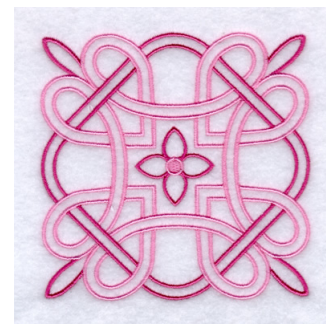

Name: Celtic Hearts Quilt Pattern Machine
Embroidery Design

SKU: SB01-CD032306KB

Brand: Starbird Inc

Unique Colors: 13 (5 color Stops)

Unique Colors

	Color Name (Color Code)	Manufacturer - Type
	Super White (1001) [No Color Selected]	madeira - rayon
	Dusty Lilac (1263) [No Color Selected]	madeira - rayon
	Crocus (286)	Exquisite - Polyester 1000m

Complete Color Sequence

#		Color Name (Color Code)	Manufacturer - Type
1		Super White (1001) [No Color Selected]	madeira - rayon
2		Super White (1001) [No Color Selected]	madeira - rayon
3		Crocus (286)	Exquisite - Polyester 1000m