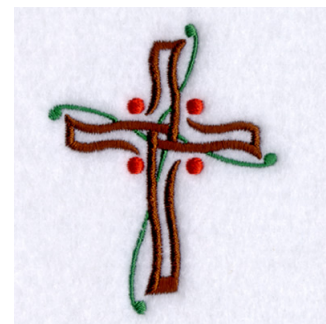

Name: Easter Cross Machine Embroidery Design

SKU: SB01-CD032206TJ

Brand: Starbird Inc

Unique Colors: 13 (3 color Stops)

Unique Colors

	Color Name (Color Code)	Manufacturer - Type
	Super White (1001) [No Color Selected]	madeira - rayon
	Dusty Lilac (1263) [No Color Selected]	madeira - rayon
	Crocus (286)	Exquisite - Polyester 1000m

Complete Color Sequence

#		Color Name (Color Code)	Manufacturer - Type
1		Super White (1001) [No Color Selected]	madeira - rayon
2		Super White (1001) [No Color Selected]	madeira - rayon
3		Crocus (286)	Exquisite - Polyester 1000m