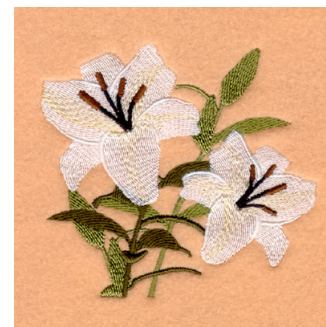

Name: Easter Lilies Machine Embroidery Design

SKU: SB01-CD032206TI

Brand: Starbird Inc

Unique Colors: 13 (22 color Stops)

Unique Colors

	Color Name (Color Code)	Manufacturer - Type
	Super White (1001) [No Color Selected]	madeira - rayon
	Dusty Lilac (1263) [No Color Selected]	madeira - rayon
	Crocus (286)	Exquisite - Polyester 1000m

Complete Color Sequence

#		Color Name (Color Code)	Manufacturer - Type
1		Super White (1001) [No Color Selected]	madeira - rayon
2		Super White (1001) [No Color Selected]	madeira - rayon
3		Crocus (286)	Exquisite - Polyester 1000m