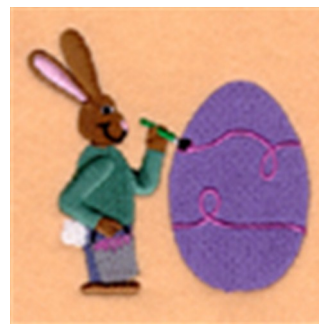

**Name:** Easter Egg Decorating Machine  
Embroidery Design

**SKU:** SB01-CD032106FJ

**Brand:** Starbird Inc

**Unique Colors:** 13 (18 color Stops)