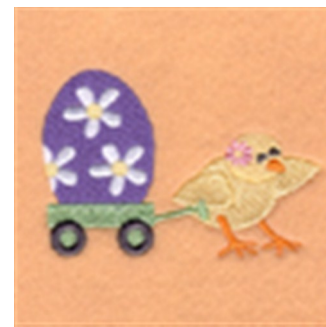

Name: Easter Wagon Machine Embroidery Design

SKU: SB01-CD032106FD

Brand: Starbird Inc

Unique Colors: 13 (11 color Stops)

Unique Colors

	Color Name (Color Code)	Manufacturer - Type
	Super White (1001) [No Color Selected]	madeira - rayon
	Dusty Lilac (1263) [No Color Selected]	madeira - rayon
	Crocus (286)	Exquisite - Polyester 1000m