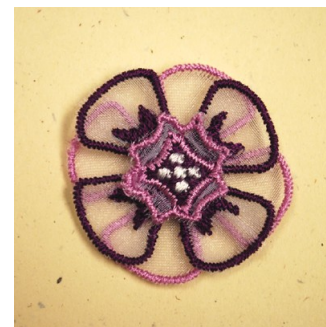

Name: 3D Flower Machine Embroidery Design

SKU: SB01-CD032010FG

Brand: Starbird Inc

Unique Colors: 13 (11 color Stops)

Unique Colors

	Color Name (Color Code)	Manufacturer - Type
	Super White (1001) [No Color Selected]	madeira - rayon
	Dusty Lilac (1263) [No Color Selected]	madeira - rayon
	Crocus (286)	Exquisite - Polyester 1000m

Complete Color Sequence

#		Color Name (Color Code)	Manufacturer - Type
1		Super White (1001) [No Color Selected]	madeira - rayon
2		Super White (1001) [No Color Selected]	madeira - rayon
3		Crocus (286)	Exquisite - Polyester 1000m