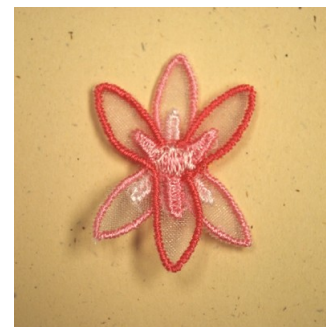

Name: 3D Flower Machine Embroidery Design

SKU: SB01-CD032010FD

Brand: Starbird Inc

Unique Colors: 13 (11 color Stops)

Unique Colors

	Color Name (Color Code)	Manufacturer - Type
	Super White (1001) [No Color Selected]	madeira - rayon
	Dusty Lilac (1263) [No Color Selected]	madeira - rayon
	Crocus (286)	Exquisite - Polyester 1000m

Complete Color Sequence

#		Color Name (Color Code)	Manufacturer - Type
1		Super White (1001) [No Color Selected]	madeira - rayon
2		Super White (1001) [No Color Selected]	madeira - rayon
3		Crocus (286)	Exquisite - Polyester 1000m