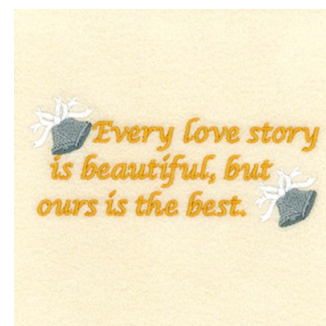

Name: Every Love Story is Beautiful Machine Embroidery Design

SKU: SB01-CD031913FK

Brand: Starbird Inc

Unique Colors: 13 (4 color Stops)

Unique Colors

	Color Name (Color Code)	Manufacturer - Type
	Super White (1001) [No Color Selected]	madeira - rayon
	Dusty Lilac (1263) [No Color Selected]	madeira - rayon
	Crocus (286)	Exquisite - Polyester 1000m