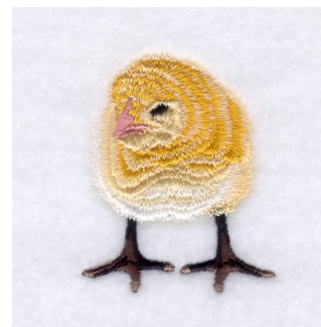

Name: Chick Machine Embroidery Design

SKU: SB01-CD031907KG

Brand: Starbird Inc

Unique Colors: 13 (30 color Stops)

Unique Colors

	Color Name (Color Code)	Manufacturer - Type
	Super White (1001) [No Color Selected]	madeira - rayon
	Dusty Lilac (1263) [No Color Selected]	madeira - rayon
	Crocus (286)	Exquisite - Polyester 1000m

Complete Color Sequence

#		Color Name (Color Code)	Manufacturer - Type
1		Super White (1001) [No Color Selected]	madeira - rayon
2		Super White (1001) [No Color Selected]	madeira - rayon
3		Crocus (286)	Exquisite - Polyester 1000m