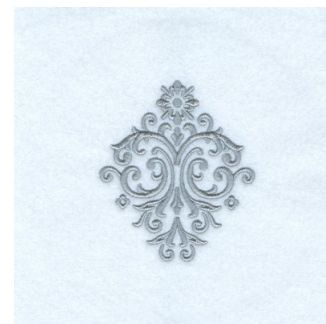

**Name:** Floral Design Machine Embroidery Design

**SKU:** SB01-CD031810TE

**Brand:** Starbird Inc

**Unique Colors:** 13 (1 color Stops)

## Unique Colors

	<b>Color Name (Color Code)</b>	<b>Manufacturer - Type</b>
	Super White (1001) [No Color Selected]	madeira - rayon
	Dusty Lilac (1263) [No Color Selected]	madeira - rayon
	Crocus (286)	Exquisite - Polyester 1000m