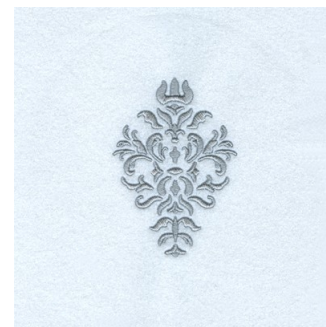

Name: Floral Design Machine Embroidery Design

SKU: SB01-CD031810TB

Brand: Starbird Inc

Unique Colors: 13 (1 color Stops)

Unique Colors

	Color Name (Color Code)	Manufacturer - Type
	Super White (1001) [No Color Selected]	madeira - rayon
	Dusty Lilac (1263) [No Color Selected]	madeira - rayon
	Crocus (286)	Exquisite - Polyester 1000m

Complete Color Sequence

#		Color Name (Color Code)	Manufacturer - Type
1		Super White (1001) [No Color Selected]	madeira - rayon
2		Super White (1001) [No Color Selected]	madeira - rayon
3		Crocus (286)	Exquisite - Polyester 1000m