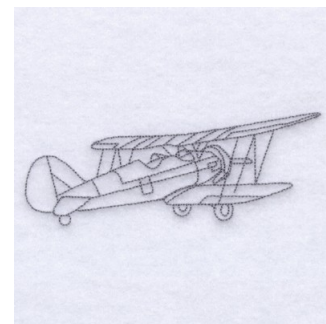

**Name:** Utility Plane Outlined Machine  
Embroidery Design

**SKU:** SB01-CD031809TL

**Brand:** Starbird Inc

**Unique Colors:** 13 (1 color Stops)