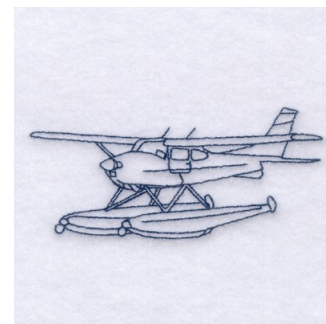

**Name:** Sea Plane Outlined Machine Embroidery Design

**SKU:** SB01-CD031809TK

**Brand:** Starbird Inc

**Unique Colors:** 13 (1 color Stops)