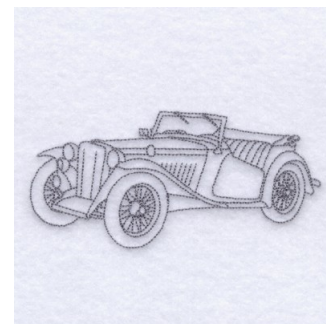

**Name:** Classic Car Outlined Machine Embroidery Design

**SKU:** SB01-CD031809TH

**Brand:** Starbird Inc

**Unique Colors:** 13 (1 color Stops)