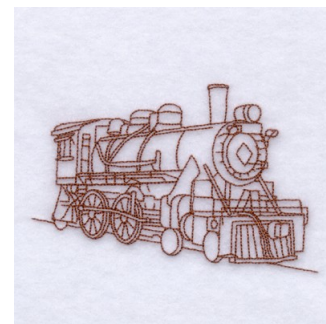

**Name:** Steam Train Outlined Machine  
Embroidery Design

**SKU:** SB01-CD031809TD

**Brand:** Starbird Inc

**Unique Colors:** 13 (1 color Stops)