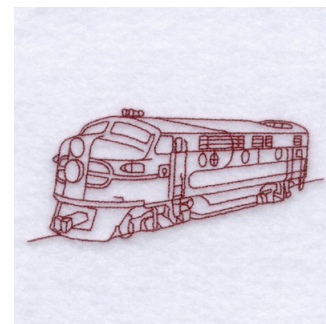

Name: Gasoline Train Outlined Machine
Embroidery Design

SKU: SB01-CD031809TC

Brand: Starbird Inc

Unique Colors: 13 (1 color Stops)

Unique Colors

	Color Name (Color Code)	Manufacturer - Type
	Super White (1001) [No Color Selected]	madeira - rayon
	Dusty Lilac (1263) [No Color Selected]	madeira - rayon
	Crocus (286)	Exquisite - Polyester 1000m

Complete Color Sequence

#		Color Name (Color Code)	Manufacturer - Type
1		Super White (1001) [No Color Selected]	madeira - rayon
2		Super White (1001) [No Color Selected]	madeira - rayon
3		Crocus (286)	Exquisite - Polyester 1000m