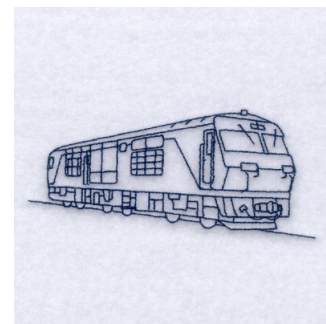

**Name:** Diesel Electric Train Outlined Machine  
Embroidery Design

**SKU:** SB01-CD031809TA

**Brand:** Starbird Inc

**Unique Colors:** 13 (1 color Stops)