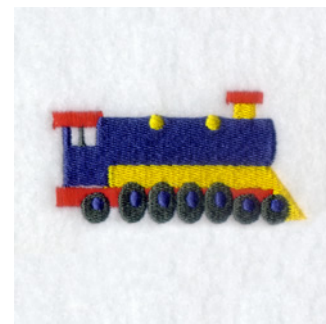

Name: Train Locomotive Machine Embroidery Design

SKU: SB01-CD031704TA

Brand: Starbird Inc

Unique Colors: 13 (8 color Stops)

Unique Colors

	Color Name (Color Code)	Manufacturer - Type
	Super White (1001) [No Color Selected]	madeira - rayon
	Dusty Lilac (1263) [No Color Selected]	madeira - rayon
	Crocus (286)	Exquisite - Polyester 1000m

Complete Color Sequence

#		Color Name (Color Code)	Manufacturer - Type
1		Super White (1001) [No Color Selected]	madeira - rayon
2		Super White (1001) [No Color Selected]	madeira - rayon
3		Crocus (286)	Exquisite - Polyester 1000m