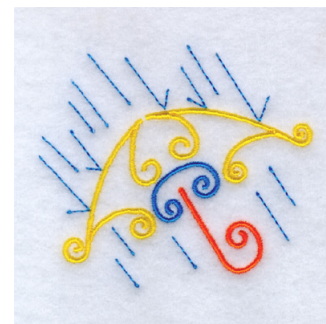

Name: Umbrella in the Rain Machine Embroidery Design

SKU: SB01-CD031606TG

Brand: Starbird Inc

Unique Colors: 13 (4 color Stops)

Unique Colors

	Color Name (Color Code)	Manufacturer - Type
	Super White (1001) [No Color Selected]	madeira - rayon
	Dusty Lilac (1263) [No Color Selected]	madeira - rayon
	Crocus (286)	Exquisite - Polyester 1000m

Complete Color Sequence

#		Color Name (Color Code)	Manufacturer - Type
1		Super White (1001) [No Color Selected]	madeira - rayon
2		Super White (1001) [No Color Selected]	madeira - rayon
3		Crocus (286)	Exquisite - Polyester 1000m