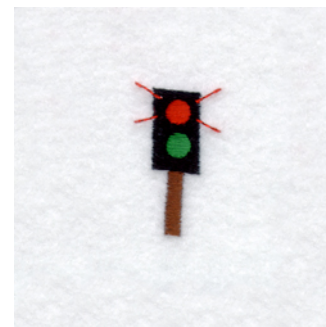

Name: Train Traffic Light Machine Embroidery Design

SKU: SB01-CD031604TC

Brand: Starbird Inc

Unique Colors: 13 (4 color Stops)

Unique Colors

	Color Name (Color Code)	Manufacturer - Type
	Super White (1001) [No Color Selected]	madeira - rayon
	Dusty Lilac (1263) [No Color Selected]	madeira - rayon
	Crocus (286)	Exquisite - Polyester 1000m

Complete Color Sequence

#		Color Name (Color Code)	Manufacturer - Type
1		Super White (1001) [No Color Selected]	madeira - rayon
2		Super White (1001) [No Color Selected]	madeira - rayon
3		Crocus (286)	Exquisite - Polyester 1000m