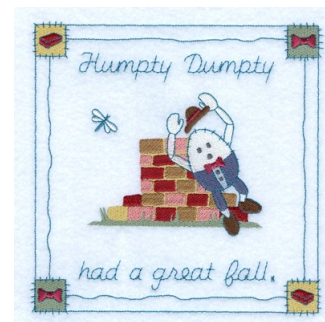

Name: Had a Great Fall Machine Embroidery Design

SKU: SB01-CD031511TQ

Brand: Starbird Inc

Unique Colors: 13 (18 color Stops)

Unique Colors

| | Color Name (Color Code) | Manufacturer - Type |
|--|--|-----------------------------|
|  | Super White (1001) [No Color Selected] | madeira - rayon |
|  | Dusty Lilac (1263) [No Color Selected] | madeira - rayon |
|  | Crocus (286) | Exquisite - Polyester 1000m |