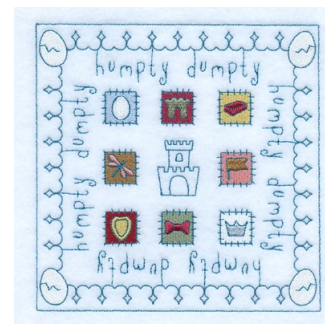

**Name:** Humpty Dumpty Machine Embroidery Design

**SKU:** SB01-CD031511TO

**Brand:** Starbird Inc

**Unique Colors:** 13 (20 color Stops)

## Unique Colors

	<b>Color Name (Color Code)</b>	<b>Manufacturer - Type</b>
	Super White (1001) [No Color Selected]	madeira - rayon
	Dusty Lilac (1263) [No Color Selected]	madeira - rayon
	Crocus (286)	Exquisite - Polyester 1000m

# Complete Color Sequence

#		Color Name (Color Code)	Manufacturer - Type
1		Super White (1001) [No Color Selected]	madeira - rayon
2		Super White (1001) [No Color Selected]	madeira - rayon
3		Crocus (286)	Exquisite - Polyester 1000m