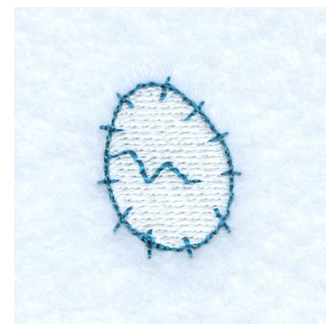

**Name:** Cracked Egg Machine Embroidery Design

**SKU:** SB01-CD031511TK

**Brand:** Starbird Inc

**Unique Colors:** 13 (2 color Stops)

## Unique Colors

	<b>Color Name (Color Code)</b>	<b>Manufacturer - Type</b>
	Super White (1001) [No Color Selected]	madeira - rayon
	Dusty Lilac (1263) [No Color Selected]	madeira - rayon
	Crocus (286)	Exquisite - Polyester 1000m

# Complete Color Sequence

#		Color Name (Color Code)	Manufacturer - Type
1		Super White (1001) [No Color Selected]	madeira - rayon
2		Super White (1001) [No Color Selected]	madeira - rayon
3		Crocus (286)	Exquisite - Polyester 1000m