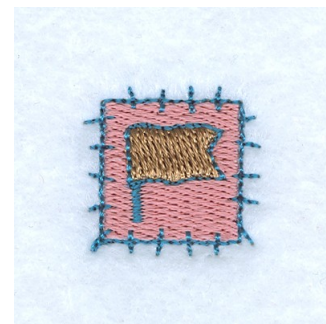

Name: Flag Square Machine Embroidery Design

SKU: SB01-CD031511TF

Brand: Starbird Inc

Unique Colors: 13 (3 color Stops)

Unique Colors

	Color Name (Color Code)	Manufacturer - Type
	Super White (1001) [No Color Selected]	madeira - rayon
	Dusty Lilac (1263) [No Color Selected]	madeira - rayon
	Crocus (286)	Exquisite - Polyester 1000m

Complete Color Sequence

#		Color Name (Color Code)	Manufacturer - Type
1		Super White (1001) [No Color Selected]	madeira - rayon
2		Super White (1001) [No Color Selected]	madeira - rayon
3		Crocus (286)	Exquisite - Polyester 1000m