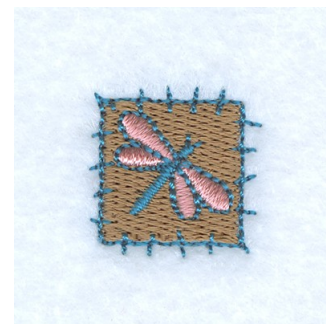

Name: Dragonfly Square Machine Embroidery Design

SKU: SB01-CD031511TD

Brand: Starbird Inc

Unique Colors: 13 (3 color Stops)

Unique Colors

	Color Name (Color Code)	Manufacturer - Type
	Super White (1001) [No Color Selected]	madeira - rayon
	Dusty Lilac (1263) [No Color Selected]	madeira - rayon
	Crocus (286)	Exquisite - Polyester 1000m

Complete Color Sequence

#		Color Name (Color Code)	Manufacturer - Type
1		Super White (1001) [No Color Selected]	madeira - rayon
2		Super White (1001) [No Color Selected]	madeira - rayon
3		Crocus (286)	Exquisite - Polyester 1000m