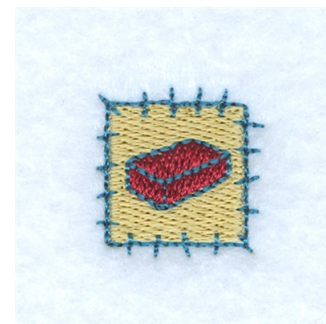

Name: Brick Square Machine Embroidery Design

SKU: SB01-CD031511TB

Brand: Starbird Inc

Unique Colors: 13 (3 color Stops)

Unique Colors

	Color Name (Color Code)	Manufacturer - Type
	Super White (1001) [No Color Selected]	madeira - rayon
	Dusty Lilac (1263) [No Color Selected]	madeira - rayon
	Crocus (286)	Exquisite - Polyester 1000m

Complete Color Sequence

#		Color Name (Color Code)	Manufacturer - Type
1		Super White (1001) [No Color Selected]	madeira - rayon
2		Super White (1001) [No Color Selected]	madeira - rayon
3		Crocus (286)	Exquisite - Polyester 1000m