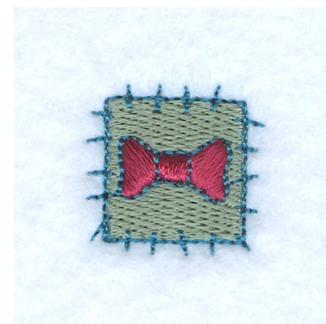

Name: Bowtie Square Machine Embroidery Design

SKU: SB01-CD031511TA

Brand: Starbird Inc

Unique Colors: 13 (3 color Stops)

Unique Colors

	Color Name (Color Code)	Manufacturer - Type
	Super White (1001) [No Color Selected]	madeira - rayon
	Dusty Lilac (1263) [No Color Selected]	madeira - rayon
	Crocus (286)	Exquisite - Polyester 1000m

Complete Color Sequence

#		Color Name (Color Code)	Manufacturer - Type
1		Super White (1001) [No Color Selected]	madeira - rayon
2		Super White (1001) [No Color Selected]	madeira - rayon
3		Crocus (286)	Exquisite - Polyester 1000m