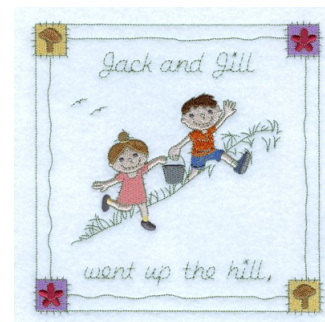

Name: Up the Hill Machine Embroidery Design

SKU: SB01-CD031411TP

Brand: Starbird Inc

Unique Colors: 13 (27 color Stops)

Unique Colors

	Color Name (Color Code)	Manufacturer - Type
	Super White (1001) [No Color Selected]	madeira - rayon
	Dusty Lilac (1263) [No Color Selected]	madeira - rayon
	Crocus (286)	Exquisite - Polyester 1000m