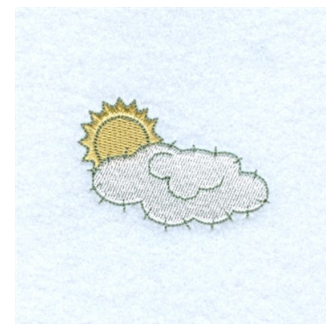

**Name:** Sun and Cloud Machine Embroidery Design

**SKU:** SB01-CD031411TJ

**Brand:** Starbird Inc

**Unique Colors:** 13 (3 color Stops)

## Unique Colors

	<b>Color Name (Color Code)</b>	<b>Manufacturer - Type</b>
	Super White (1001) [No Color Selected]	madeira - rayon
	Dusty Lilac (1263) [No Color Selected]	madeira - rayon
	Crocus (286)	Exquisite - Polyester 1000m