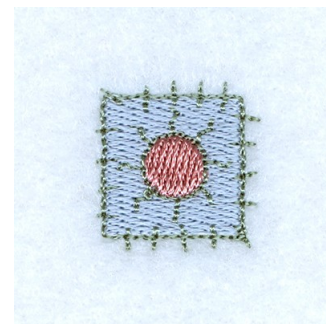

Name: Sun Patch Machine Embroidery Design

SKU: SB01-CD031411TH

Brand: Starbird Inc

Unique Colors: 13 (3 color Stops)

Unique Colors

	Color Name (Color Code)	Manufacturer - Type
	Super White (1001) [No Color Selected]	madeira - rayon
	Dusty Lilac (1263) [No Color Selected]	madeira - rayon
	Crocus (286)	Exquisite - Polyester 1000m

Complete Color Sequence

#		Color Name (Color Code)	Manufacturer - Type
1		Super White (1001) [No Color Selected]	madeira - rayon
2		Super White (1001) [No Color Selected]	madeira - rayon
3		Crocus (286)	Exquisite - Polyester 1000m