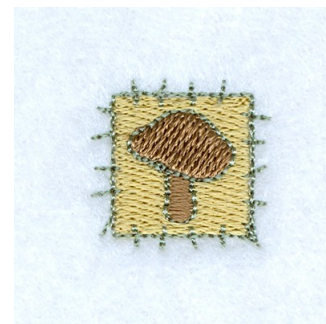

**Name:** Mushroom Patch Machine Embroidery Design

**SKU:** SB01-CD031411TF

**Brand:** Starbird Inc

**Unique Colors:** 13 (3 color Stops)

## Unique Colors

	<b>Color Name (Color Code)</b>	<b>Manufacturer - Type</b>
	Super White (1001) [No Color Selected]	madeira - rayon
	Dusty Lilac (1263) [No Color Selected]	madeira - rayon
	Crocus (286)	Exquisite - Polyester 1000m

# Complete Color Sequence

#		Color Name (Color Code)	Manufacturer - Type
1		Super White (1001) [No Color Selected]	madeira - rayon
2		Super White (1001) [No Color Selected]	madeira - rayon
3		Crocus (286)	Exquisite - Polyester 1000m