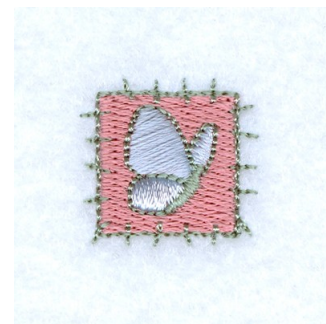

Name: Butterfly Patch Machine Embroidery Design

SKU: SB01-CD031411TE

Brand: Starbird Inc

Unique Colors: 13 (3 color Stops)

Unique Colors

	Color Name (Color Code)	Manufacturer - Type
	Super White (1001) [No Color Selected]	madeira - rayon
	Dusty Lilac (1263) [No Color Selected]	madeira - rayon
	Crocus (286)	Exquisite - Polyester 1000m

Complete Color Sequence

#		Color Name (Color Code)	Manufacturer - Type
1		Super White (1001) [No Color Selected]	madeira - rayon
2		Super White (1001) [No Color Selected]	madeira - rayon
3		Crocus (286)	Exquisite - Polyester 1000m