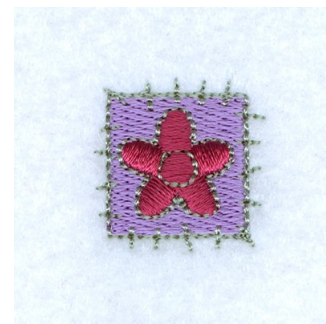

**Name:** Bloom Patch Machine Embroidery Design

**SKU:** SB01-CD031411TC

**Brand:** Starbird Inc

**Unique Colors:** 13 (3 color Stops)

## Unique Colors

	<b>Color Name (Color Code)</b>	<b>Manufacturer - Type</b>
	Super White (1001) [No Color Selected]	madeira - rayon
	Dusty Lilac (1263) [No Color Selected]	madeira - rayon
	Crocus (286)	Exquisite - Polyester 1000m

# Complete Color Sequence

#		Color Name (Color Code)	Manufacturer - Type
1		Super White (1001) [No Color Selected]	madeira - rayon
2		Super White (1001) [No Color Selected]	madeira - rayon
3		Crocus (286)	Exquisite - Polyester 1000m