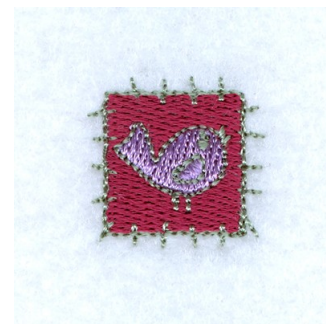

**Name:** Bird Patch Machine Embroidery Design

**SKU:** SB01-CD031411TB

**Brand:** Starbird Inc

**Unique Colors:** 13 (3 color Stops)

## Unique Colors

	<b>Color Name (Color Code)</b>	<b>Manufacturer - Type</b>
	Super White (1001) [No Color Selected]	madeira - rayon
	Dusty Lilac (1263) [No Color Selected]	madeira - rayon
	Crocus (286)	Exquisite - Polyester 1000m

# Complete Color Sequence

#		Color Name (Color Code)	Manufacturer - Type
1		Super White (1001) [No Color Selected]	madeira - rayon
2		Super White (1001) [No Color Selected]	madeira - rayon
3		Crocus (286)	Exquisite - Polyester 1000m