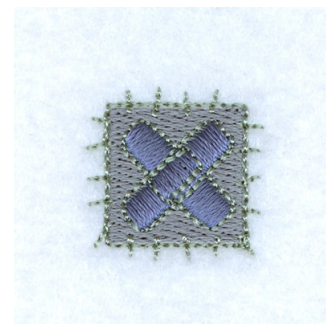

Name: Bandage Patch Machine Embroidery Design

SKU: SB01-CD031411TA

Brand: Starbird Inc

Unique Colors: 13 (3 color Stops)

Unique Colors

	Color Name (Color Code)	Manufacturer - Type
	Super White (1001) [No Color Selected]	madeira - rayon
	Dusty Lilac (1263) [No Color Selected]	madeira - rayon
	Crocus (286)	Exquisite - Polyester 1000m

Complete Color Sequence

#		Color Name (Color Code)	Manufacturer - Type
1		Super White (1001) [No Color Selected]	madeira - rayon
2		Super White (1001) [No Color Selected]	madeira - rayon
3		Crocus (286)	Exquisite - Polyester 1000m