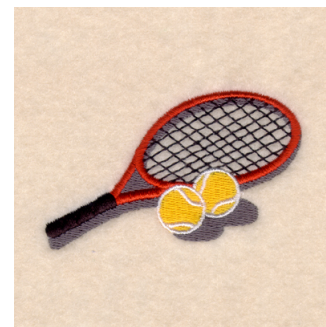

Name: Tennis Racket & Balls Machine
Embroidery Design

SKU: SB01-CD031407KT

Brand: Starbird Inc

Unique Colors: 13 (6 color Stops)

Unique Colors

	Color Name (Color Code)	Manufacturer - Type
	Super White (1001) [No Color Selected]	madeira - rayon
	Dusty Lilac (1263) [No Color Selected]	madeira - rayon
	Crocus (286)	Exquisite - Polyester 1000m

Complete Color Sequence

#		Color Name (Color Code)	Manufacturer - Type
1		Super White (1001) [No Color Selected]	madeira - rayon
2		Super White (1001) [No Color Selected]	madeira - rayon
3		Crocus (286)	Exquisite - Polyester 1000m