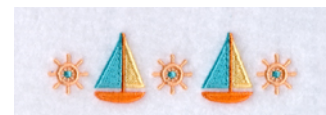

Name: Sailboat Pocket Topper

SKU: SB01-CD031405FA

Brand: Starbird Inc

Unique Colors: 13 (8 color Stops)

Unique Colors

	Color Name (Color Code)	Manufacturer - Type
	Super White (1001) [No Color Selected]	madeira - rayon
	Dusty Lilac (1263) [No Color Selected]	madeira - rayon
	Crocus (286)	Exquisite - Polyester 1000m

Complete Color Sequence

#		Color Name (Color Code)	Manufacturer - Type
1		Super White (1001) [No Color Selected]	madeira - rayon
2		Super White (1001) [No Color Selected]	madeira - rayon
3		Crocus (286)	Exquisite - Polyester 1000m