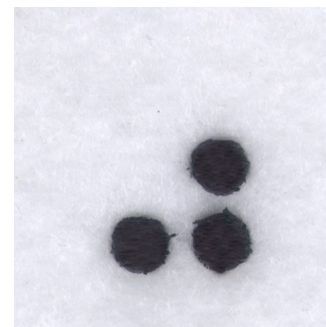

**Name:** Braille Quotation Marks, Slash or Question Mark Machine Embroidery Design

**SKU:** SB01-CD031307FY

**Brand:** Starbird Inc

**Unique Colors:** 13 (1 color Stops)

## Unique Colors

	<b>Color Name (Color Code)</b>	<b>Manufacturer - Type</b>
	Super White (1001) [No Color Selected]	madeira - rayon
	Dusty Lilac (1263) [No Color Selected]	madeira - rayon
	Crocus (286)	Exquisite - Polyester 1000m

# Complete Color Sequence

#		Color Name (Color Code)	Manufacturer - Type
1		Super White (1001) [No Color Selected]	madeira - rayon
2		Super White (1001) [No Color Selected]	madeira - rayon
3		Crocus (286)	Exquisite - Polyester 1000m